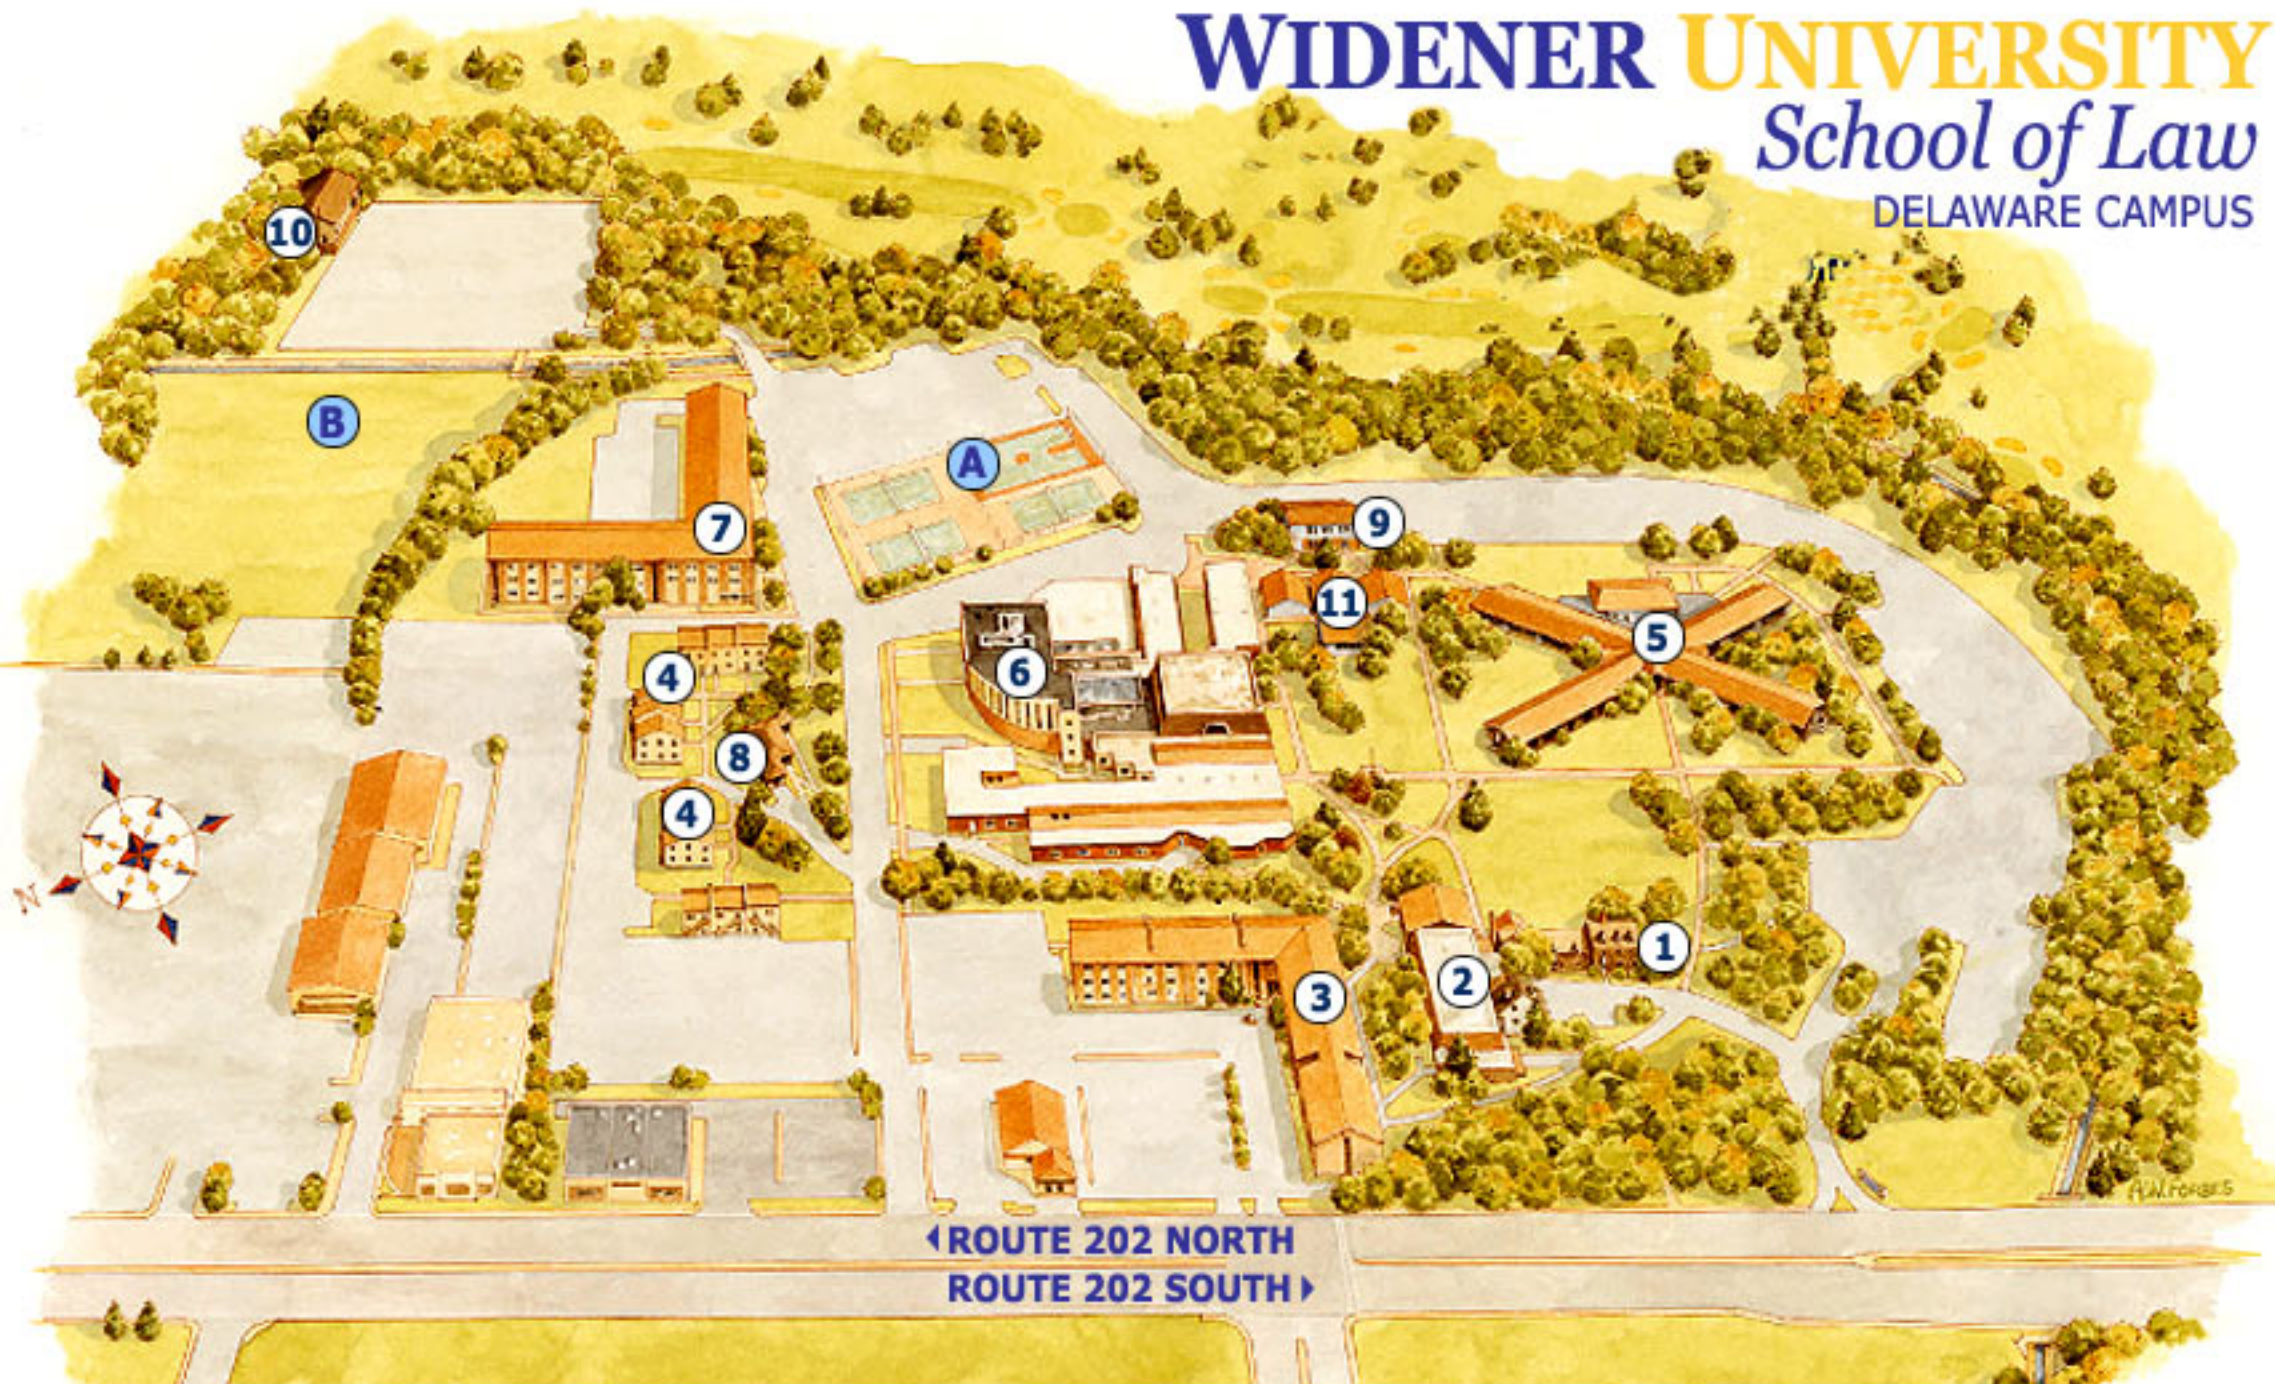

WIDENER UNIVERSITY

School of Law

DELAWARE CAMPUS

- 1 Geesey House**
Admissions Development
Alumni Relations
- 2 Barristers' Club (Dining)**
- 3 Concord Residence Hall**
Campus Safety
Student Housing
- 4 Townhouses**
Student Housing
- 5 Polishook Hall**
Classrooms
Law Reviews
Legal Educational Institute
Moe Levine Trial Advocacy Honor Society
Moot Court Honor Society
- 6 Law School Building**
Library/Legal Information Center
Bursar's Office
Career Development Office
Classrooms
Computer Lab
Copy Center
Dean's Office
Environmental Law Clinic
Faculty Offices
Financial Aid Office
Graduate Programs
Health Law Institute
International Programs
Law Clinics
Mailroom
Moot Courtroom
Office of Student Affairs
Registrar
Student Bar Association
- 7 Shipley Residence Hall**
Student Housing
- 8 Passmore House**
Campus Services (Housing Office)
Basketball Courts
- 9 Bookstore**
Campus Services (Housing Office)
- 10 Maintenance Building**
- 11 Additional Classroom Buildings**
- A Tennis & Basketball courts**
- B Rugby Field**